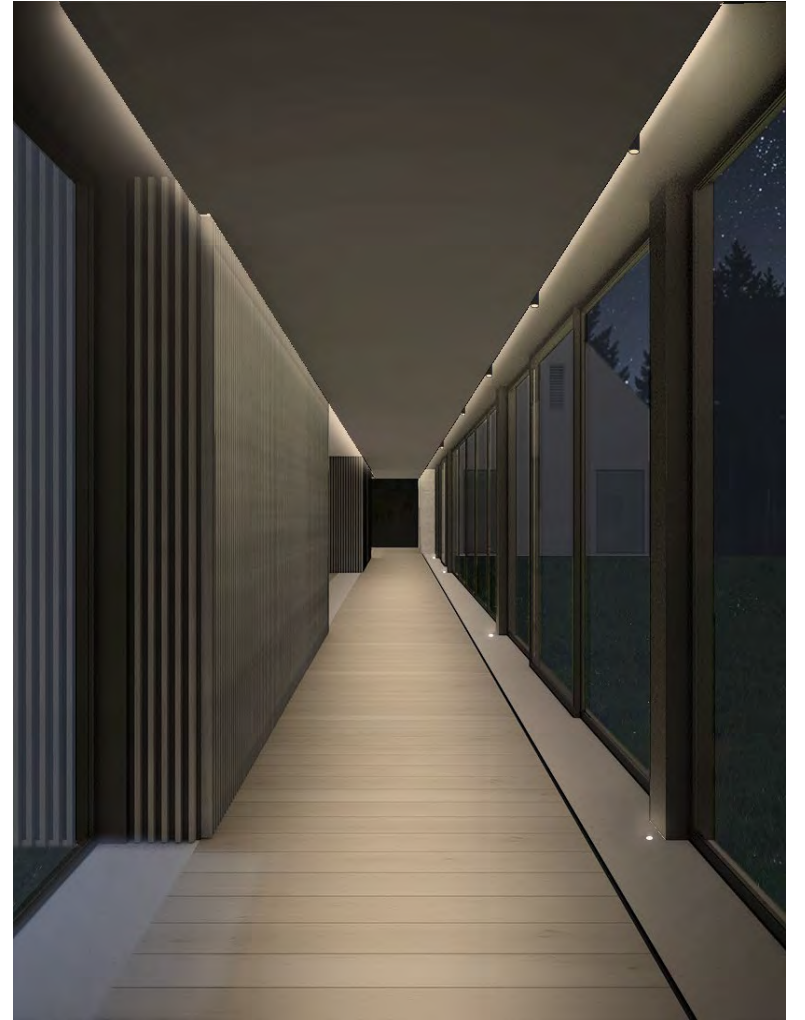

BOLD

Inspiration through Art

BOLD

Illustrative Renderings

BOLD

Illustrative Renderings & Concept Inspiration

BOLD

BOLD	
<small> BRAN INTER LIGHTING DESIGN NEW YORK OFFICE 227 WEST 20TH ST 18TH FLOOR NEW YORK, NY 10011 212 674 8800 LOS ANGELES OFFICE 3425 WILSON AVENUE LOS ANGELES, CA 90018 213 412 2180 WWW.BRANINTER.COM BRAN@BRANINTER.COM © 2018 BRAN INTER LIGHTING DESIGN, LLC </small>	
SAMPLE PROJECT	Somewhere, Over the Rainbow
DRAWING TITLE: REFLECTED CEILING PLAN	NOT FOR CONSTRUCTION
PROJECT NO.:	DATE:
SCALE: AS NOTED	ISSUANCE: 100% CONSTRUCTION DOCUMENTS
DRAWING NO.:	DATE:
LT-200	