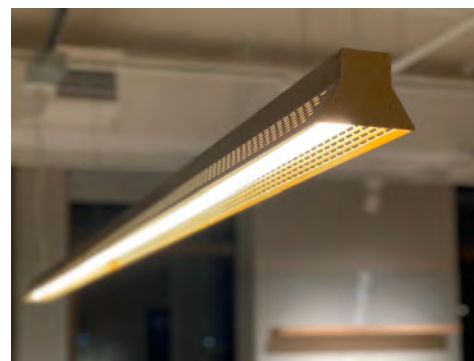

BOLD

1. **SPECIFICATIONS:**
1. HOUSING: PRECISION LASER CUT AND DIE FORMED GALVANEALD STEEL.
  2. FINISH: BAKED POWDER PAINT, BRASS LOOK
  3. DRIVER: UNIVERSAL VOLTAGE CC DIMMABLE 0-10V U.L.
  4. LAMP: T6 LED LAMP TEMP TBD
  5. MOUNTING: ADJUSTABLE AIRCRAFT CABLE TO CEILING CANOPY.
  6. FEED: SIT WHITE CORD.