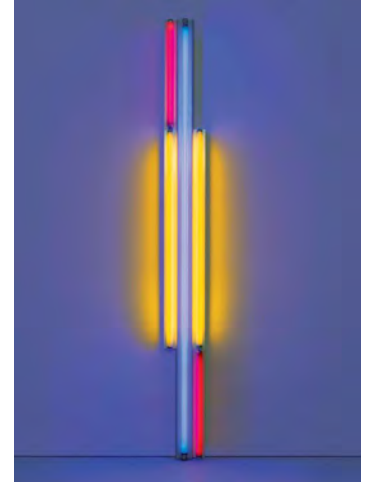

BOLD

Inspiration through Art

BOLD

Illustrative Renderings

BOLD

Illustrative Renderings & Concept Inspiration

BOLD

BOLD	
<small> BRAN INTER LIGHTING DESIGN NEW YORK OFFICE 227 WEST 20TH ST 18TH FLOOR NEW YORK, NY 10011 212 674 8800 LOS ANGELES OFFICE 3425 WILSON AVENUE LOS ANGELES, CA 90018 213 412 2180 WWW.BRANINTER.COM BRAN@BRANINTER.COM © 2018 BRAN INTER LIGHTING DESIGN, LLC </small>	
SAMPLE PROJECT	Somewhere, Over the Rainbow
DRAWING TITLE: REFLECTED CEILING PLAN	NOT FOR CONSTRUCTION
PROJECT NO.:	DATE:
SCALE: AS NOTED	ISSUANCE: 100% CONSTRUCTION DOCUMENTS
DRAWING NO.:	DATE:
LT-200	