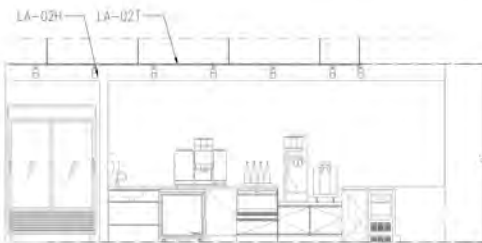

3 3/8"=1'-0" TYPICAL LIGHT FIXTURE ELEVATION (TYPE LA-02T, LA-02H) - MICRO KITCHEN