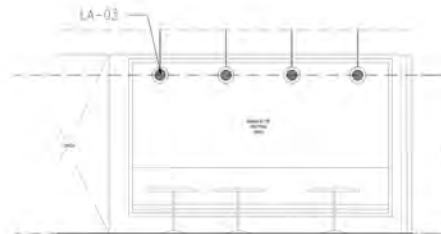

5 3/8"=1'-0" TYPICAL LIGHT FIXTURE ELEVATION (TYPE LA-03) - MICRO KITCHEN

BOLD

SAMPLE PROJECT

Somewhere, Over the Rainbow

NOT FOR CONSTRUCTION

DRAWING TITLE:

LIGHTING FIXTURE DETAIL

ISSUANCE: 100%CONSTRUCTION DOCUMENTS DATE:

PROJECT NO:

SCALE:

DRAWING NO:

LT-302