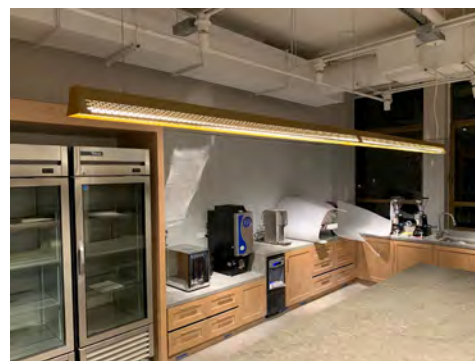

BOLD

1. **SPECIFICATIONS:**
1. HOUSING: PRECISION LASER CUT AND DIE FORMED GALVANEALD STEEL.
  2. FINISH: BAKED POWDER PAINT, BRASS LOOK
  3. DRIVER: UNIVERSAL VOLTAGE CC DIMMABLE 0-10V U.L.
  4. LAMP: T6 LED LAMP TEMP TBD
  5. MOUNTING: ADJUSTABLE AIRCRAFT CABLE TO CEILING CANOPY.
  6. FEED: SIT WHITE CORD.