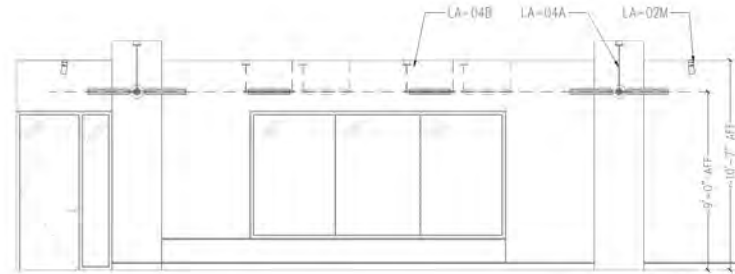

4 3/8"=1'-0" TYPICAL LIGHT FIXTURE ELEVATION (TYPE LA-04A, LA-04B) - XL CONFERENCE ROOM